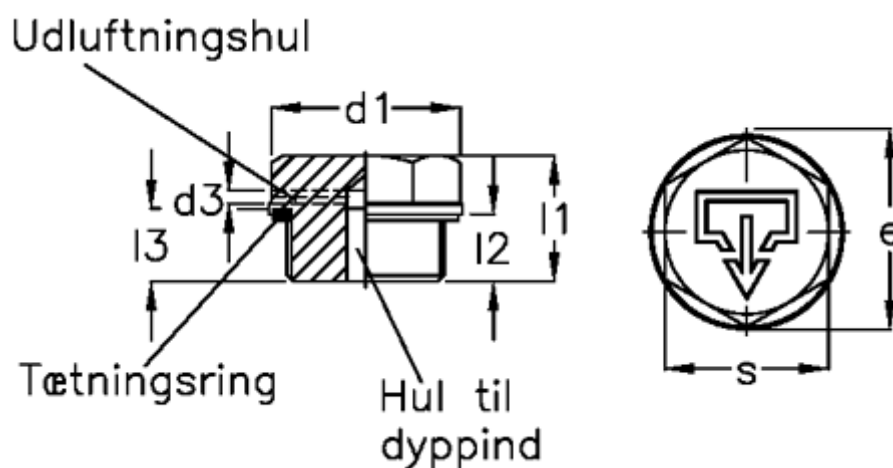

Article number: 20242526

Description: E+G

Threaded plug GN 741-26-G1/2-AS-2

Measures

$d1 = 26$

$d2 = G1/2$

$d3 = 2$

$d4 = M5$

$e = 24.3$

$l1 = 16.0$

$l2 = 8.5$

$s = 21$